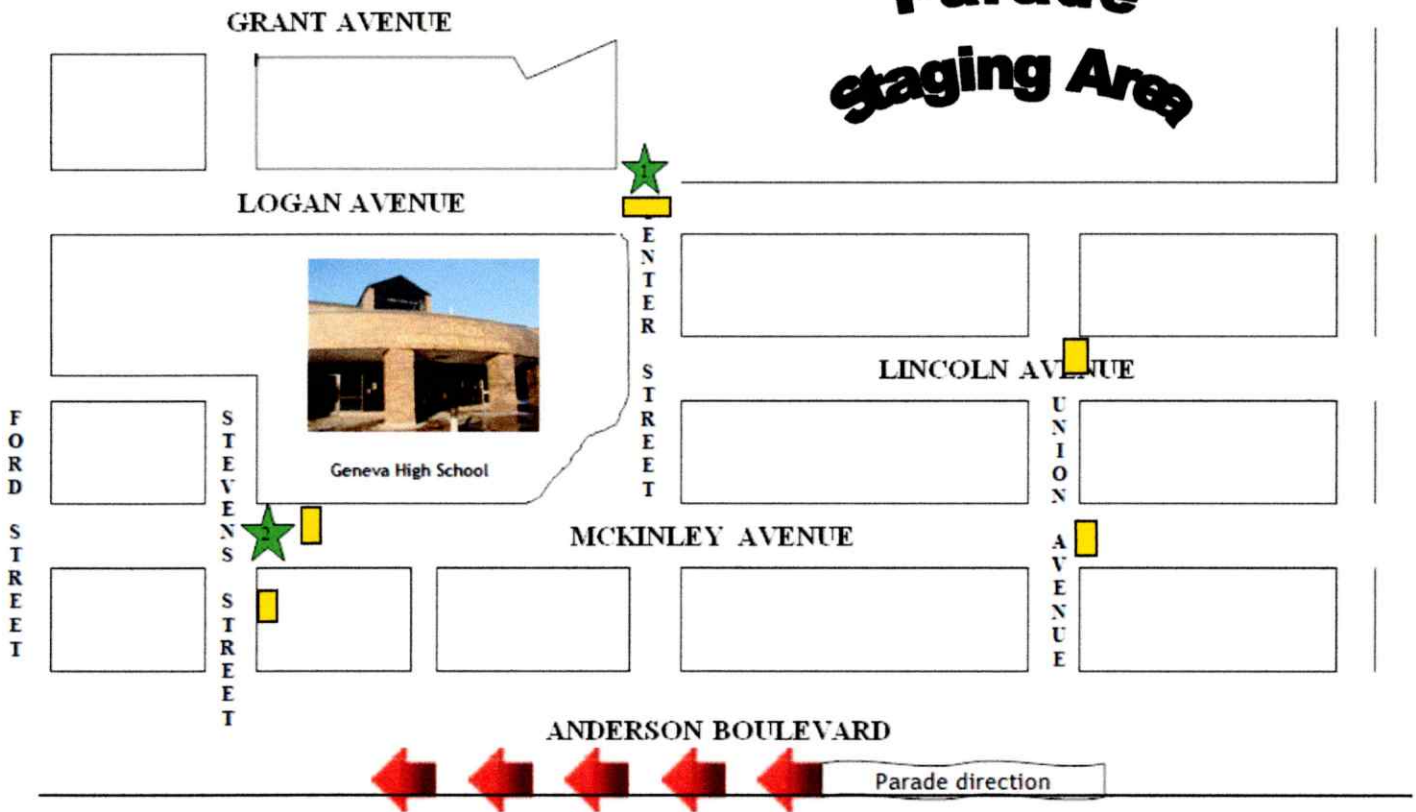

Directions to drop off locations:

There are two drop off areas indicated on the map with a 

For #1 - Take Route 38 (State Street) to Logan Avenue. Turn north on Logan and proceed to the stop sign at the high school at Logan Avenue and Center Street. After you drop off your participant at the stop sign, continue west on Center to Charles Street and turn south to take you back to Route 38.

For #2 - Take Route 38 (State Street) to Anderson Boulevard. Turn north on Anderson and proceed to Stevens Street. Turn west on Stevens one block up to McKinley, drop off is at corner of Stevens and McKinley. After you drop off your participant, continue south on McKinley to take you back to Route 38.

****ANY LOT SOUTH of GENEVA HIGH SCHOOL IS OPEN PARKING****

Parade Staging Area

 = barricades

Visit www.genevachamber.com/swedish_days.php for full parade route map